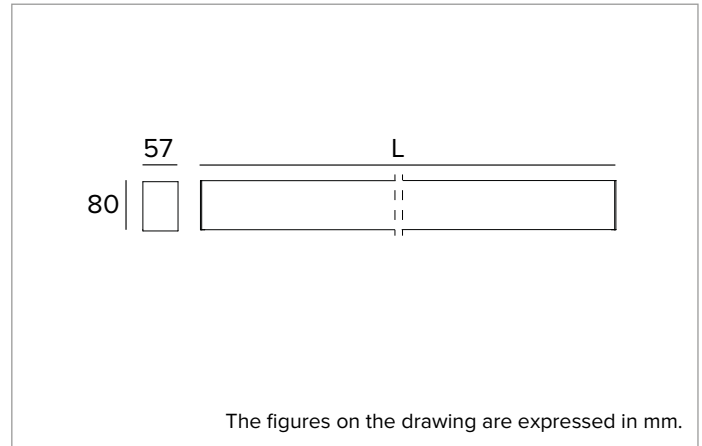

## T030BX940ELDB | LOGICO EASY Stand Alone 57 - UGR16

Linear stand alone LED fixture for ceiling mounted or suspension installation. Emergency version

		4000K	H(m)	D1(m)	D2(m)	E <sub>max</sub> (lx)
		Ra90	76°	58°		
Fixture Power	72W	1	1.55	1.10	2240	
Source Flux	6898lm	2	3.10	2.20	560	
Fixture Flux	6899lm	3	4.65	3.30	249	
Efficacy	96lm/W	4	6.20	4.40	140	
6000760	I <sub>max</sub> =380cd/klm	I <sub>max</sub>	2619cd	5	7.75	5.49 90